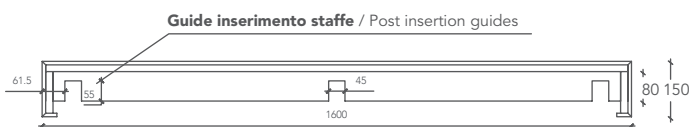

VISTA POSTERIORE (H=150 mm) / REAR VIEW (H=150 mm)