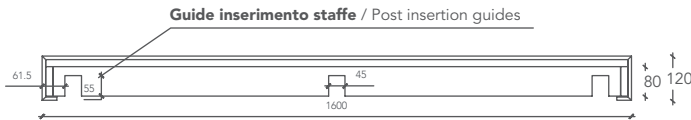

DOUBLE GROOVE

LAVABO / WASHBASIN

Misura lavabo Washbasin Size	Misura vasca interna Inner Basin Size	Cod.
L 160 P 52 H 12 (cm)	l 55 p 37 h 5 (cm)	DGROV00001
L 160 P 52 H 15 (cm)	l 55 p 37 h 8 (cm)	DGROV00002
* Misura lavabo personalizzabile Custom Washbasin Size		Cod.
L from 160 to 310 P 52 H 12 (cm)		DGROV1-CUSTOM
L from 160 to 310 P 52 H 15 (cm)		DGROV2-CUSTOM

Misure espresse in millimetri / Measurements in millimetres

VISTA DALL'ALTO / VIEW FROM ABOVE

SEZIONE LATERALE (H= 120mm)
CROSS SECTION (H= 120mm)

SEZIONE LATERALE (H= 150mm)
CROSS SECTION (H= 150mm)

VISTA POSTERIORE (H=120 mm) / REAR VIEW (H=120 mm)

Diametro esterno tronchetto filettato di scarico: 1"¼.
Outside diameter of threaded drain fitting: 1"¼.

Sottostruttura realizzata con profili tubolari in ferro e pannelli in polistirene estruso
Substructure of the washbasin made with tubular iron profile pieces and extruded polyester panels.

* The length of the Double Groove washbasin can be customised from a minimum of 160 to a maximum of 310 cm.

ItalgranitiLIVE washbasins: these can be supplied with cut-outs for taps and fittings upon request. Please remember to send us the relevant technical data sheet with your order.