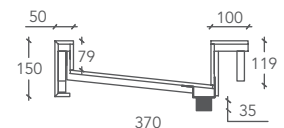

DOUBLE GROOVE

LAVABO / WASHBASIN

Misura lavabo Washbasin Size	Misura vasca interna Inner Basin Size	Cod.
L 160 P 52 H 12 (cm)	l 55 p 37 h 5 (cm)	DGROV00001
L 160 P 52 H 15 (cm)	l 55 p 37 h 8 (cm)	DGROV00002
* Misura lavabo personalizzabile Custom Washbasin Size		Cod.
L from 160 to 310 P 52 H 12 (cm)		DGROV1-CUSTOM
L from 160 to 310 P 52 H 15 (cm)		DGROV2-CUSTOM

Misure espresse in millimetri / Measurements in millimetres

VISTA DALL'ALTO / VIEW FROM ABOVE

SEZIONE LATERALE (H= 120mm)
CROSS SECTION (H= 120mm)

SEZIONE LATERALE (H= 150mm)
CROSS SECTION (H= 150mm)

VISTA POSTERIORE (H=120 mm) / REAR VIEW (H=120 mm)

* The length of the Double Groove washbasin can be customised from a minimum of 160 to a maximum of 310 cm.

ItalgranitiLIVE washbasins: these can be supplied with cut-outs for taps and fittings upon request. Please remember to send us the relevant technical data sheet with your order.

L from 160 to 310 P 52 H 15 (cm)

DGROV2-CUSTOM

Maße in Millimetern / Mesures exprimées en millimètres

ANSICHT VON OBEN / VUE D'EN HAUT

SEITLICHER TEIL (H= 120mm)
SECTION LATÉRALE (H= 120mm)

SEITLICHER TEIL (H= 150mm)
SECTION LATÉRALE (H= 150mm)