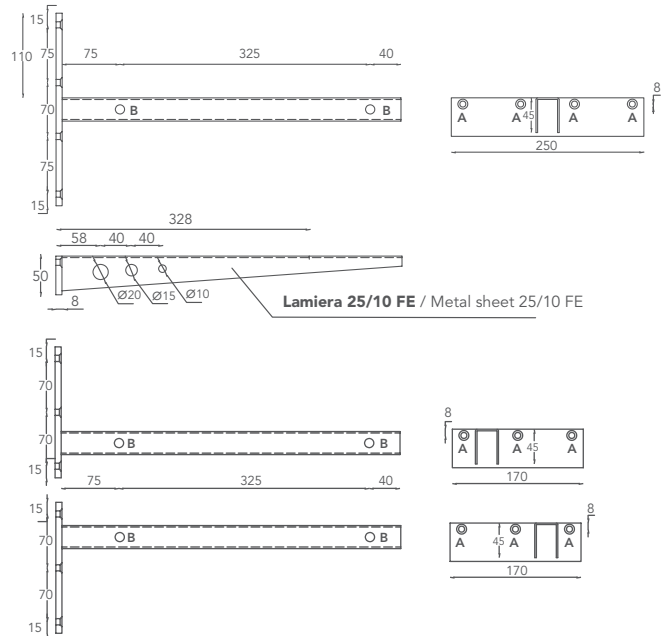

DOUBLE GROOVE

LAVABO / WASHBASIN

Misura lavabo Washbasin Size	Misura vasca interna Inner Basin Size	Cod.
L 160 P 52 H 12 (cm)	l 55 p 37 h 5 (cm)	DGROV00001
L 160 P 52 H 15 (cm)	l 55 p 37 h 8 (cm)	DGROV00002
* Misura lavabo personalizzabile Custom Washbasin Size		Cod.
L from 160 to 310 P 52 H 12 (cm)		DGROV1-CUSTOM
L from 160 to 310 P 52 H 15 (cm)		DGROV2-CUSTOM

Misure espresse in millimetri / Measurements in millimetres

VISTA DALL'ALTO / VIEW FROM ABOVE

SEZIONE LATERALE (H= 120mm)
CROSS SECTION (H= 120mm)

SEZIONE LATERALE (H= 150mm)
CROSS SECTION (H= 150mm)

VISTA POSTERIORE (H=120 mm) / REAR VIEW (H=120 mm)

Diametro esterno tronchetto filettato di scarico: 1"¼.
Outside diameter of threaded drain fitting: 1"¼.

Sottostruttura realizzata con profili tubolari in ferro e pannelli in polistirene estruso
Substructure of the washbasin made with tubular iron profile pieces and extruded polyester panels.

* The length of the Double Groove washbasin can be customised from a minimum of 160 to a maximum of 310 cm.

ItalgranitiLIVE washbasins: these can be supplied with cut-outs for taps and fittings upon request. Please remember to send us the relevant technical data sheet with your order.