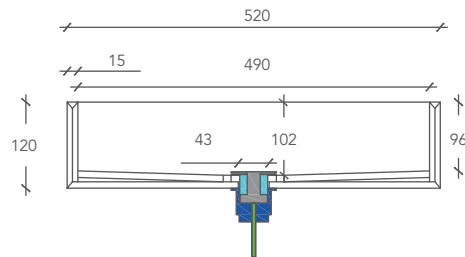

BASIN

LAVABO / WASHBASIN

Misura lavabo
Washbasin Size

L 52 P 38 H 12 (cm)

Misura vasca interna
Inner Basin Size

l 49 p 35 h 10 (cm)

Cod.

BASIN00001

Misure espresse in millimetri / Measurements in millimetres

SEZIONE LATERALE / CROSS SECTION

VISTA DALL'ALTO / VIEW FROM ABOVE

Piletta click-clack finitura cromata
Chrome-finish click-clack drain

Sottostruttura realizzata in gres porcellanato.
Substructure made with porcelain tiles.

Fornito con piletta click-clack finitura cromata.
Supplied with chrome-finish click-clack drain.

Diametro esterno tronchetto filettato di scarico: 1 1/4".
Outside diameter of threaded drain fitting: 1 1/4".