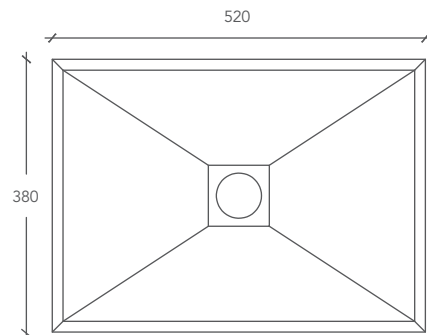

BASIN

LAVABO / WASHBASIN

Misura lavabo
Washbasin Size

L 52 P 38 H 12 (cm)

Misura vasca interna
Inner Basin Size

l 49 p 35 h 10 (cm)

Cod.

BASIN00001

Misure espresse in millimetri / Measurements in millimetres

SEZIONE LATERALE / CROSS SECTION

VISTA DALL'ALTO / VIEW FROM ABOVE

Piletta click-clack finitura cromata
Chrome-finish click-clack drain

Sottostruttura realizzata in gres porcellanato.
Substructure made with porcelain tiles.

Fornito con piletta click-clack finitura cromata.
Supplied with chrome-finish click-clack drain.

Diametro esterno tronchetto filettato di scarico: 1 1/4".
Outside diameter of threaded drain fitting: 1 1/4".