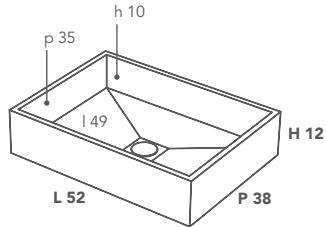

BASIN

LAVABO / WASHBASIN

Misura lavabo
Washbasin Size

L 52 P 38 H 12 (cm)

Misura vasca interna
Inner Basin Size

l 49 p 35 h 10 (cm)

Cod.

BASIN00001

Misure espresse in millimetri / Measurements in millimetres

SEZIONE LATERALE / CROSS SECTION

VISTA DALL'ALTO / VIEW FROM ABOVE

Piletta click-clack finitura cromata
Chrome-finish click-clack drain

Sottostruttura realizzata in gres porcellanato.
Substructure made with porcelain tiles.

Fornito con piletta click-clack finitura cromata.
Supplied with chrome-finish click-clack drain.

Diametro esterno tronchetto filettato di scarico: 1 1/4".
Outside diameter of threaded drain fitting: 1 1/4".