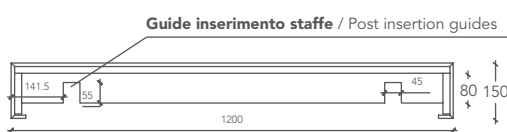

GROOVE

LAVABO / WASHBASIN

Misura lavabo Washbasin Size	Misura vasca interna Inner Basin Size	Cod.
L 120 P 52 H 12 (cm)	l 60 p 37 h 5 (cm)	GROVE00001
L 120 P 52 H 15 (cm)	l 60 p 37 h 8 (cm)	GROVE00002
* Misura lavabo personalizzabile Custom Washbasin Size		Cod.
L from 100 to 310 P 52 H 12 (cm)		GROVE1-CUSTOM
L from 100 to 310 P 52 H 15 (cm)		GROVE2-CUSTOM

Misure espresse in millimetri / Measurements in millimetres

VISTA DALL'ALTO / VIEW FROM ABOVE

SEZIONE LATERALE (H= 120mm)
CROSS SECTION (H= 120mm)

SEZIONE LATERALE (H= 150mm)
CROSS SECTION (H= 150mm)

VISTA POSTERIORE (H=150 mm) / REAR VIEW (H=150 mm)

VISTA POSTERIORE (H=120 mm) / REAR VIEW (H=120 mm)

STAFFE DI SUPPORTO / SUPPORT POSTS

A= foro \varnothing 13 SV. \varnothing 13 per vite M6 TSP / A= \varnothing 8 SV hole. \varnothing 13 for M6 TSP screw
B= foro \varnothing 12 passante per ins. M8 / B= hole \varnothing 12 through for ins. M8

Sottostruttura realizzata con profili tubolari in ferro e pannelli in polistirene estruso.
Substructure made with tubular iron profile pieces and extruded polyester panels.

Diametro esterno tronchetto filettato di scarico: 1 1/4".
Outside diameter of threaded drain fitting: 1 1/4".