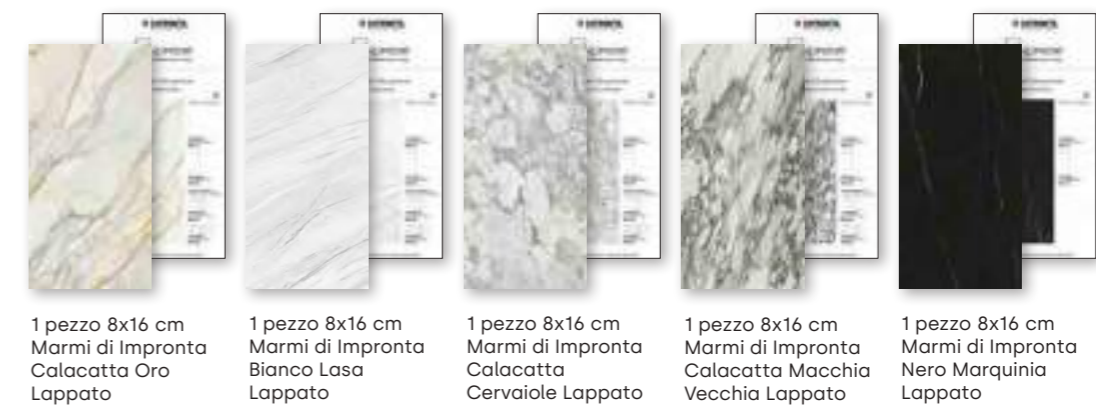

Contiene | includes: