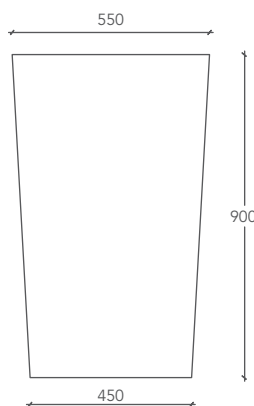

BLOCK

LAVABO / WASHBASIN

Misura lavabo
Washbasin Size

L 55 P 40 H 90 (cm)

Misura vasca interna
Inner Basin Size

l 52 p 37 h 27 (cm)

Cod.

BLOCK00001

Misure espresse in millimetri / Measurements in millimetres

VISTA DALL'ALTO / VIEW FROM ABOVE

VISTA POSTERIORE / REAR VIEW

VISTA FRONTALE / FRONTAL VIEW

SEZIONE LATERALE / CROSS SECTION

Piletta click-clack finitura cromata
Chrome-finish click-clack drain