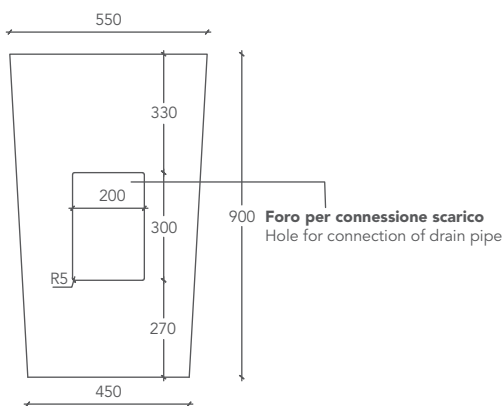

BLOCK

LAVABO / WASHBASIN

Misura lavabo
Washbasin Size

L 55 P 40 H 90 (cm)

Misura vasca interna
Inner Basin Size

l 52 p 37 h 27 (cm)

Cod.

BLOCK00001

Misure espresse in millimetri / Measurements in millimetres

VISTA DALL'ALTO / VIEW FROM ABOVE

VISTA POSTERIORE / REAR VIEW

VISTA FRONTALE / FRONTAL VIEW

SEZIONE LATERALE / CROSS SECTION

Piletta click-clack finitura cromata
Chrome-finish click-clack drain

Sottostruttura realizzata in gres porcellanato.
Substructure made with porcelain tiles.

Fornito con piletta click-clack finitura cromata.
Supplied with chrome-finish click-clack drain.

Diametro esterno tronchetto filettato di scarico: 1"1/4.
Outside diameter of threaded drain fitting: 1"1/4.