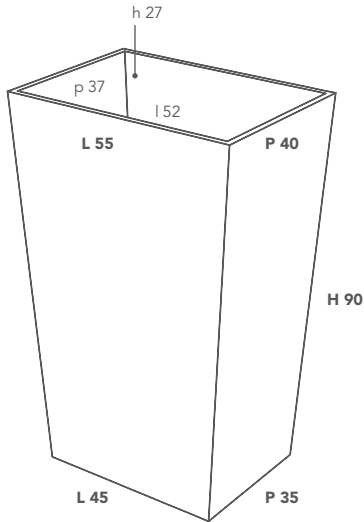

BLOCK

LAVABO / WASHBASIN

Misura lavabo
Washbasin Size

L 55 P 40 H 90 (cm)

Misura vasca interna
Inner Basin Size

l 52 p 37 h 27 (cm)

Cod.

BLOCK00001

Misure espresse in millimetri / Measurements in millimetres

VISTA DALL'ALTO / VIEW FROM ABOVE

VISTA POSTERIORE / REAR VIEW

VISTA FRONTALE / FRONTAL VIEW

SEZIONE LATERALE / CROSS SECTION

Piletta click-clack finitura cromata
Chrome-finish click-clack drain

Sottostruttura realizzata in gres porcellanato.
Substructure made with porcelain tiles.

Fornito con piletta click-clack finitura cromata.
Supplied with chrome-finish click-clack drain.

Diametro esterno tronchetto filettato di scarico: 1"1/4.
Outside diameter of threaded drain fitting: 1"1/4.