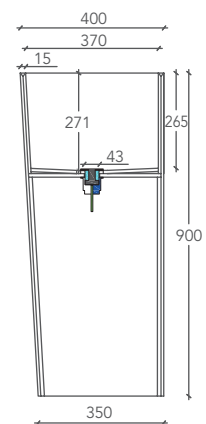

BLOCK

LAVABO / WASHBASIN

Misura lavabo
Washbasin Size

L 55 P 40 H 90 (cm)

Misura vasca interna
Inner Basin Size

l 52 p 37 h 27 (cm)

Cod.

BLOCK00001

Misure espresse in millimetri / Measurements in millimetres

VISTA DALL'ALTO / VIEW FROM ABOVE

VISTA POSTERIORE / REAR VIEW

VISTA FRONTALE / FRONTAL VIEW

SEZIONE LATERALE / CROSS SECTION

Piletta click-clack finitura cromata
Chrome-finish click-clack drain

Sottostruttura realizzata in gres porcellanato.
Substructure made with porcelain tiles.

Fornito con piletta click-clack finitura cromata.
Supplied with chrome-finish click-clack drain.

Diametro esterno tronchetto filettato di scarico: 1"1/4.
Outside diameter of threaded drain fitting: 1"1/4.