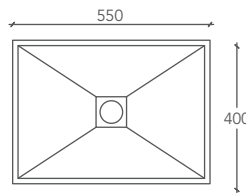

BLOCK

LAVABO / WASHBASIN

Misura lavabo
Washbasin Size

L 55 P 40 H 90 (cm)

Misura vasca interna
Inner Basin Size

l 52 p 37 h 27 (cm)

Cod.

BLOCK00001

Misure espresse in millimetri / Measurements in millimetres

VISTA DALL'ALTO / VIEW FROM ABOVE

VISTA POSTERIORE / REAR VIEW

VISTA FRONTALE / FRONTAL VIEW

SEZIONE LATERALE / CROSS SECTION

Piletta click-clack finitura cromata
Chrome-finish click-clack drain

Sottostruttura realizzata in gres porcellanato.
Substructure made with porcelain tiles.

Fornito con piletta click-clack finitura cromata.
Supplied with chrome-finish click-clack drain.

Diametro esterno tronchetto filettato di scarico: 1"1/4.
Outside diameter of threaded drain fitting: 1"1/4.