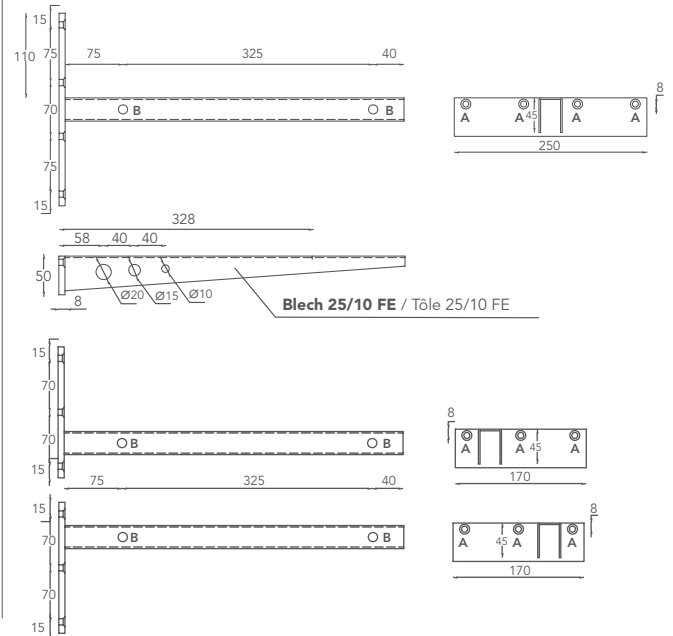

HALTERBÜGEL / FIXATIONS DE SUPPORT

A= loch $\varnothing$ 8 SV. $\varnothing$ 13 fuer Schraube M6 TSP / A= perçage $\varnothing$ 8 fraisé $\varnothing$ 13 pour vis M6 TSP

B= durchgehende Bohrung $\varnothing$ 12 für M8 / B= trou $\varnothing$ 12 passant pour ins. M8