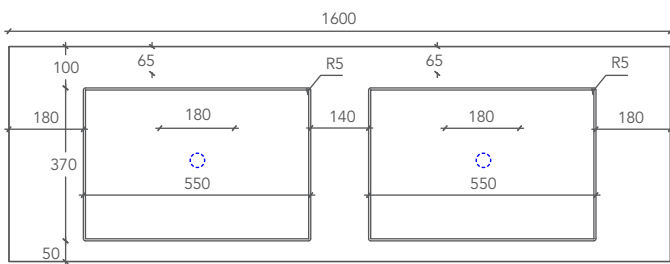

**DOUBLE FLAT**

LAVABO / WASHBASIN

Misura lavabo Washbasin Size	Misura vasca interna Inner Basin Size	Cod.
<b>L 160 P 52 H 12 (cm)</b>	<b>I 55 p 37 h 6 (cm)</b>	<b>DFLAT00001</b>
<b>L 160 P 52 H 15 (cm)</b>	<b>I 55 p 37 h 9 (cm)</b>	<b>DFLAT00002</b>
* Misura lavabo personalizzabile Custom Washbasin Size	Cod.	
<b>L from 160 to 310 P 52 H 12 (cm)</b>	<b>DFLAT1-CUSTOM</b>	
<b>L from 160 to 310 P 52 H 15 (cm)</b>	<b>DFLAT2-CUSTOM</b>	

Misure espresse in millimetri / Measurements in millimetres

**VISTA DALL'ALTO / VIEW FROM ABOVE**

**SEZIONE LATERALE (H= 120mm)  
CROSS SECTION (H= 120mm)**

**SEZIONE LATERALE (H= 150mm)  
CROSS SECTION (H= 150mm)**

\* The length of the Double Flat washbasin can be customised from a minimum of 160 to a maximum of 310 cm.

ItalgranitiLIVE washbasins: these can be supplied with cut-outs for taps and fittings upon request. Please remember to send us the relevant technical data sheet with your order.

**L from 160 to 310 P 52 H 12 (cm)**

**DFLAT1-CUSTOM**

**L from 160 to 310 P 52 H 15 (cm)**

**DFLAT2-CUSTOM**

Maße in Millimetern / Mesures exprimées en millimètres

**ANSICHT VON OBEN / VUE D'EN HAUT**

**SEITLICHER TEIL (H= 120mm)**