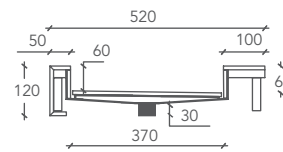

**DOUBLE FLAT**

LAVABO / WASHBASIN

Misura lavabo Washbasin Size	Misura vasca interna Inner Basin Size	Cod.
<b>L 160 P 52 H 12 (cm)</b>	<b>I 55 p 37 h 6 (cm)</b>	<b>DFLAT00001</b>
<b>L 160 P 52 H 15 (cm)</b>	<b>I 55 p 37 h 9 (cm)</b>	<b>DFLAT00002</b>
* Misura lavabo personalizzabile Custom Washbasin Size	Cod.	
<b>L from 160 to 310 P 52 H 12 (cm)</b>	<b>DFLAT1-CUSTOM</b>	
<b>L from 160 to 310 P 52 H 15 (cm)</b>	<b>DFLAT2-CUSTOM</b>	

Misure espresse in millimetri / Measurements in millimetres

**VISTA DALL'ALTO / VIEW FROM ABOVE**

**SEZIONE LATERALE (H= 120mm)  
CROSS SECTION (H= 120mm)**

**SEZIONE LATERALE (H= 150mm)  
CROSS SECTION (H= 150mm)**

\* The length of the Double Flat washbasin can be customised from a minimum of 160 to a maximum of 310 cm.

ItalgranitiLIVE washbasins: these can be supplied with cut-outs for taps and fittings upon request. Please remember to send us the relevant technical data sheet with your order.

**L from 160 to 310 P 52 H 12 (cm)**

**DFLAT1-CUSTOM**

**L from 160 to 310 P 52 H 15 (cm)**

**DFLAT2-CUSTOM**

Maße in Millimetern / Mesures exprimées en millimètres

**ANSICHT VON OBEN / VUE D'EN HAUT**

**SEITLICHER TEIL (H= 120mm)**