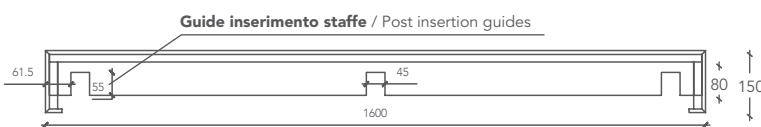

VISTA POSTERIORE (H=150 mm) / REAR VIEW (H=150 mm)