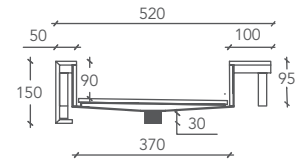

**DOUBLE FLAT**

LAVABO / WASHBASIN

Misura lavabo Washbasin Size	Misura vasca interna Inner Basin Size	Cod.
<b>L 160 P 52 H 12 (cm)</b>	<b>I 55 p 37 h 6 (cm)</b>	<b>DFLAT00001</b>
<b>L 160 P 52 H 15 (cm)</b>	<b>I 55 p 37 h 9 (cm)</b>	<b>DFLAT00002</b>
* Misura lavabo personalizzabile Custom Washbasin Size	Cod.	
<b>L from 160 to 310 P 52 H 12 (cm)</b>	<b>DFLAT1-CUSTOM</b>	
<b>L from 160 to 310 P 52 H 15 (cm)</b>	<b>DFLAT2-CUSTOM</b>	

Misure espresse in millimetri / Measurements in millimetres

**VISTA DALL'ALTO / VIEW FROM ABOVE**

**SEZIONE LATERALE (H= 120mm)  
CROSS SECTION (H= 120mm)**

**SEZIONE LATERALE (H= 150mm)  
CROSS SECTION (H= 150mm)**

\* The length of the Double Flat washbasin can be customised from a minimum of 160 to a maximum of 310 cm.

ItalgranitiLIVE washbasins: these can be supplied with cut-outs for taps and fittings upon request. Please remember to send us the relevant technical data sheet with your order.

**L from 160 to 310 P 52 H 12 (cm)**

**DFLAT1-CUSTOM**

**L from 160 to 310 P 52 H 15 (cm)**

**DFLAT2-CUSTOM**

Maße in Millimetern / Mesures exprimées en millimètres

**ANSICHT VON OBEN / VUE D'EN HAUT**

**SEITLICHER TEIL (H= 120mm)**