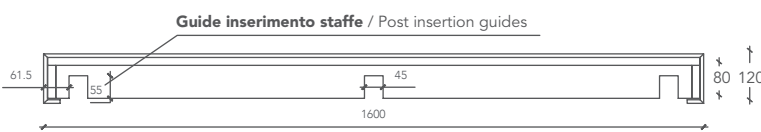

VISTA POSTERIORE (H=120 mm) / REAR VIEW (H=120 mm)