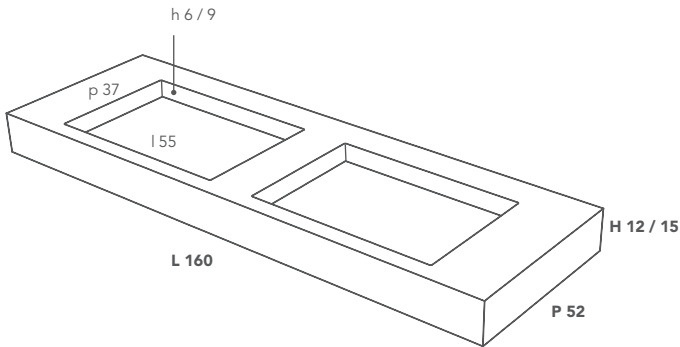

**DOUBLE FLAT**

LAVABO / WASHBASIN

Misura lavabo Washbasin Size	Misura vasca interna Inner Basin Size	Cod.
<b>L 160 P 52 H 12 (cm)</b>	<b>I 55 p 37 h 6 (cm)</b>	<b>DFLAT00001</b>
<b>L 160 P 52 H 15 (cm)</b>	<b>I 55 p 37 h 9 (cm)</b>	<b>DFLAT00002</b>
* Misura lavabo personalizzabile Custom Washbasin Size	Cod.	
<b>L from 160 to 310 P 52 H 12 (cm)</b>	<b>DFLAT1-CUSTOM</b>	
<b>L from 160 to 310 P 52 H 15 (cm)</b>	<b>DFLAT2-CUSTOM</b>	

Misure espresse in millimetri / Measurements in millimetres

**VISTA DALL'ALTO / VIEW FROM ABOVE**

**SEZIONE LATERALE (H= 120mm)  
CROSS SECTION (H= 120mm)**

**SEZIONE LATERALE (H= 150mm)  
CROSS SECTION (H= 150mm)**

\* The length of the Double Flat washbasin can be customised from a minimum of 160 to a maximum of 310 cm.

ItalgranitiLIVE washbasins: these can be supplied with cut-outs for taps and fittings upon request. Please remember to send us the relevant technical data sheet with your order.

**L from 160 to 310 P 52 H 12 (cm)**

**DFLAT1-CUSTOM**

**L from 160 to 310 P 52 H 15 (cm)**

**DFLAT2-CUSTOM**

Maße in Millimetern / Mesures exprimées en millimètres

**ANSICHT VON OBEN / VUE D'EN HAUT**

**SEITLICHER TEIL (H= 120mm)**