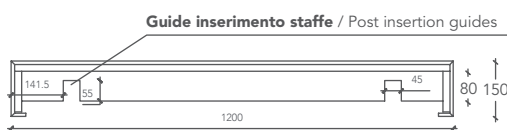

GROOVE

LAVABO / WASHBASIN

Misura lavabo Washbasin Size	Misura vasca interna Inner Basin Size	Cod.
L 120 P 52 H 12 (cm)	l 60 p 37 h 5 (cm)	GROVE00001
L 120 P 52 H 15 (cm)	l 60 p 37 h 8 (cm)	GROVE00002
* Misura lavabo personalizzabile Custom Washbasin Size		Cod.
L from 100 to 310 P 52 H 12 (cm)		GROVE1-CUSTOM
L from 100 to 310 P 52 H 15 (cm)		GROVE2-CUSTOM

Misure espresse in millimetri / Measurements in millimetres

VISTA DALL'ALTO / VIEW FROM ABOVE

SEZIONE LATERALE (H= 120mm)
CROSS SECTION (H= 120mm)

SEZIONE LATERALE (H= 150mm)
CROSS SECTION (H= 150mm)

VISTA POSTERIORE (H=150 mm) / REAR VIEW (H=150 mm)

Sottostruttura realizzata con profili tubolari in ferro e pannelli in polistirene estruso.
Substructure made with tubular iron profile pieces and extruded polyester panels.

Diametro esterno tronchetto filettato di scarico: 1 1/4".
Outside diameter of threaded drain fitting: 1 1/4".