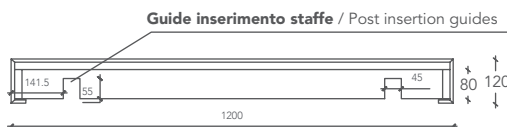

VISTA POSTERIORE (H=120 mm) / REAR VIEW (H=120 mm)