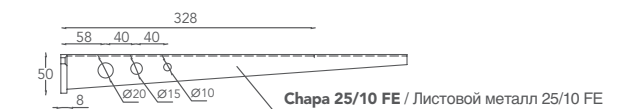

SOPORTES / ОПОРНЫЕ КРОНШТЕЙНЫ

A= agujero Ø 8 SV. Ø 13 por tornillo M6 TSP / A= отверстие Ø 8 SV. Ø 13 для винта M6 TSP

B= agujero Ø 12 pasante para pieza intercalar M8 / B= сквозное отверстие Ø 12 под M8