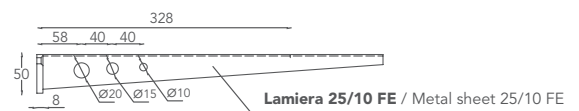

STAFFE DI SUPPORTO / SUPPORT POSTS

A= foro $\varnothing$ 13 SV. $\varnothing$ 13 per vite M6 TSP / A= $\varnothing$ 8 SV hole. $\varnothing$ 13 for M6 TSP screw
B= foro $\varnothing$ 12 passante per ins. M8 / B= hole $\varnothing$ 12 through for ins. M8